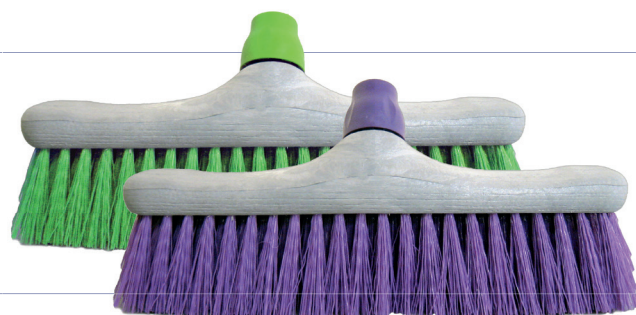

FALCON BRUSH TRENDY AG

Avant Garde Trendy is een vrolijk lichtgewicht met dubbele vergrendeling voor het gebruik van zowel houten als metalen bezemstelen.

Een efficiënt en uiterst gebruiksvriendelijk assortiment bedoeld voor dagelijks huishoudelijk gebruik.

Avant Garde Trendy est un poids joyeux et léger, ergonomique avec un double verrouillage permettant l'utilisation de balais en bois et en métal.

Une gamme efficace et extrêmement conviviale destinée au nettoyage domestique!

Kamer- en zaalvegers | *Balais et balais grandes surfaces*

Veger 30 cm mix paardenhaar | *Balai 30 cm crin mix*

Reference **8303AG**

Material PAARDENHAAR MIX | CRIN MIX ↓ 50 mm

Dimensions 300 x 60 x 130 mm

Veger 30 cm PPN | Balai 30 cm PPN

Reference **8313AG**

Material PPN ↓ 50 mm

Dimensions 300 x 60 x 130 mm

Veger talon PPN | Balai 1/2 tête PPN

Reference **18228AG**

Material PPN ↓ 50 mm

Dimensions 400 x 55 x 90 mm

Veger krulder PPN | Balai charleville PPN

Reference **1200AG**

Material PPN ↓ 45 mm

Dimensions 400 x 55 x 95 mm

Cocosveger | Balai coco

Ref. **8103AG**

Material COCO+PPN ↓ 75 mm

Dimensions 300 x 60 x 150 mm

Tapijtborstels | Balais tapis

Borstel PPN | Balai PPN

Ref. **8603AG**

Material PPN ↓ 65 mm

Dimensions 300 x 60 x 160 mm